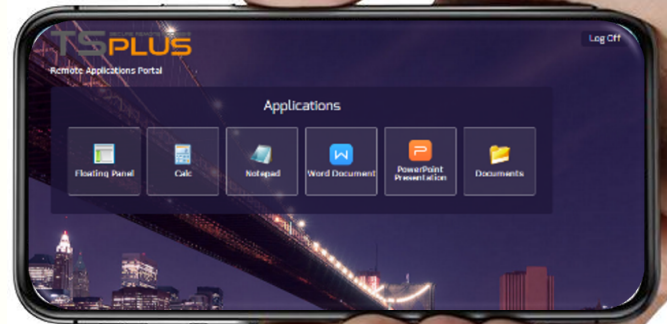

ACCESS YOUR WEB PORTAL AS LOCAL

With the TSplus New Progressive Web App

New!! Our Web Portal can be installed as a Progressive Web App on any device.

The ongoing COVID-19 crisis has created new workplace paradigms and moved thousands of workers from the Corporate Office to the Home Office...

Your organization needs a solution that provides a user-friendly, reliable and secure remote working environment that can be accessed from anywhere.

With the TSplus Web Application Portal, Application Delivery from a centrally managed server is easy and simple! Give your users access to multiple assigned applications from a single secure HTTPS web interface. The portal is compatible with most common web browsers and customizable to reflect your company requirements. **It's the optimal 100% online workspace!**

CROSS-PLATFORM:

GREAT MOBILE EXPERIENCE WITH LOCAL APP LOOK & FEEL (RESPONSIVENESS, INTERACTIVITY, LOCAL ICON)

RELIABLE:

PROVIDES THE SAME FEATURES, QUALITY & SECURITY THAN THE TSPLUS WEB PORTAL DOES